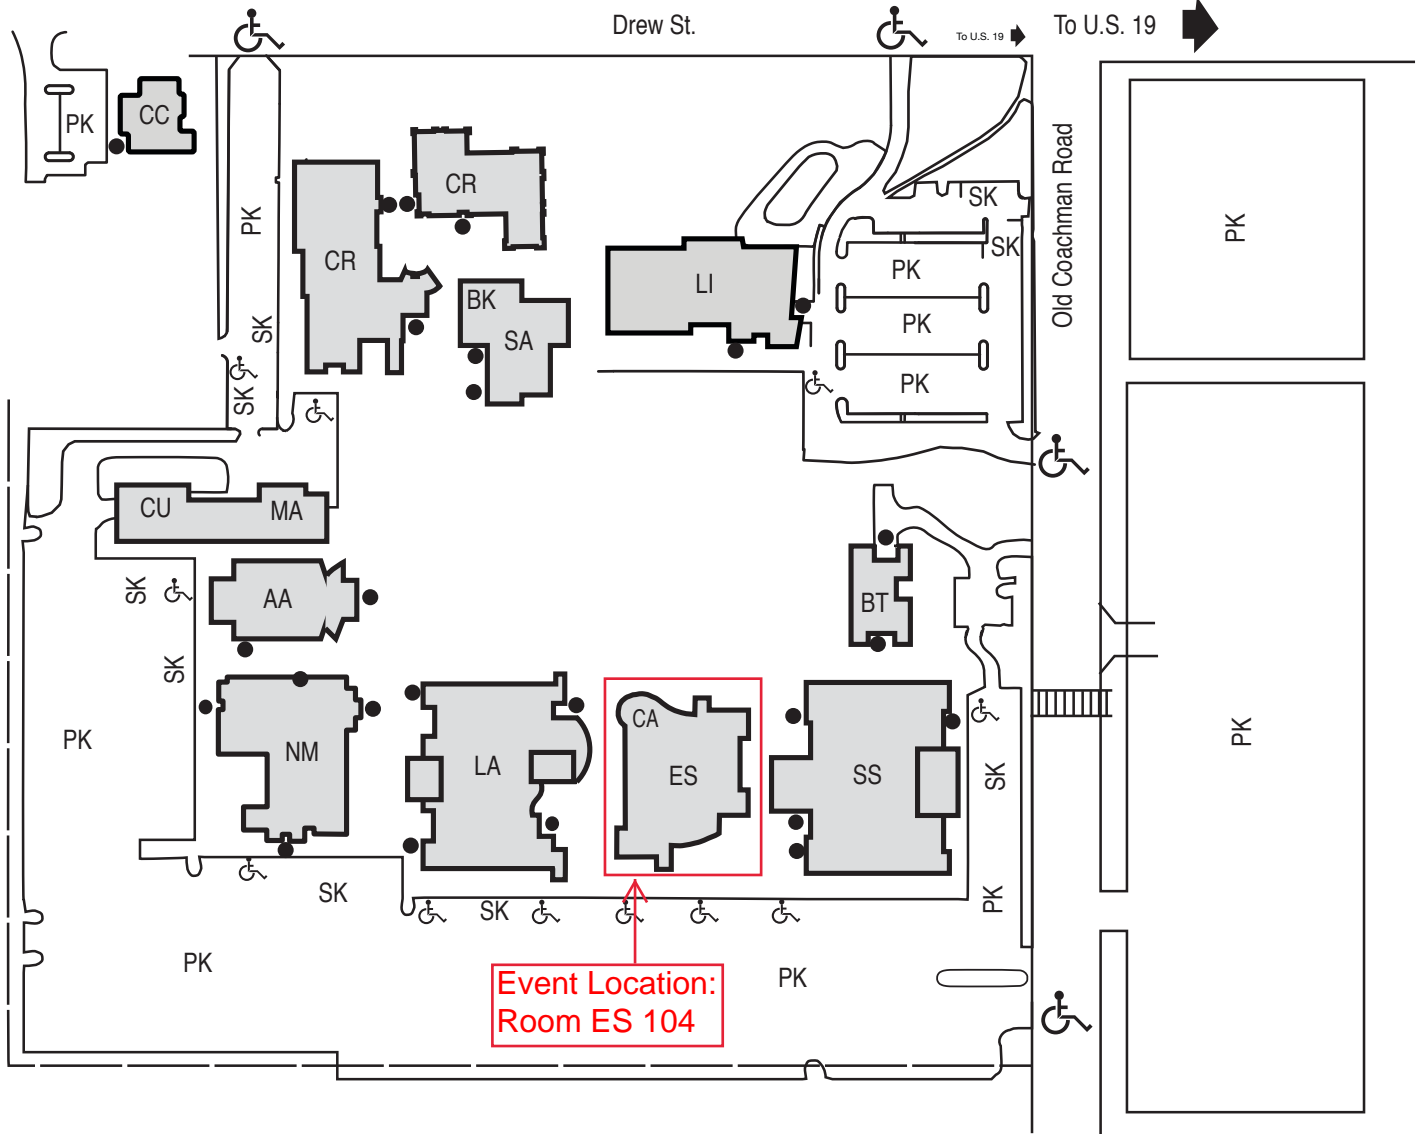

Clearwater Campus

Clearwater Campus
2465 Drew St.
Clearwater

KEY

- ACCESS TO DISABLED PARKING
- DISABLED ACCESSIBLE DOORS

CLEARWATER CAMPUS BUILDING CODES

- | | | |
|---|--|---|
| AA - Arts Auditorium | LA - Language Arts | NM - Natural Science, Math and College of Education |
| BK - Bookstore | • Admissions | PK - Student parking |
| BT - Business Technologies | • Advising | SS - Social Sciences |
| CA - Cafe/Food services | • Business Office | SK - Staff parking |
| CR - Crossroads | • Financial Aid | SA - Student Activities |
| CC - Collaborative Center for Emerging Technologies | • Testing | • Bookstore |
| CU - Central Utilities | LI - Michael M. Bennett Library and Learning Support Commons | • Student Life and Leadership |
| ES - Ethics and Social Sciences | MA - Maintenance | • Wellness Center |

Please note: Parking is open to visitors in the surface lots where student parking is designated (i.e. the lots designated PK)