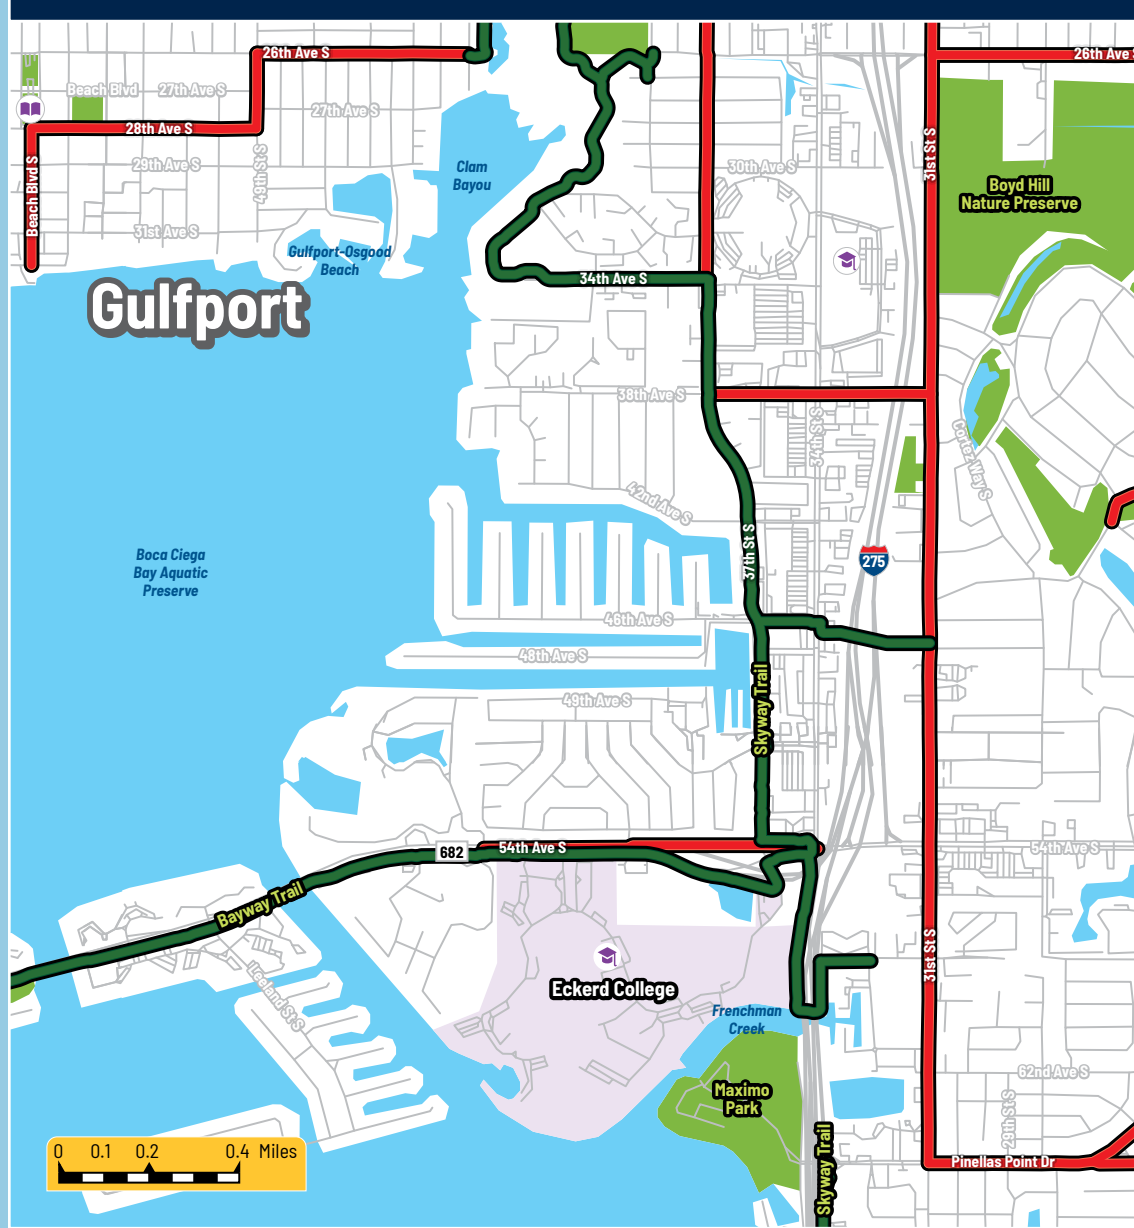

PINELLAS COUNTY TRAILS

CLEARWATER

TREASURE ISLAND

SKYWAY MARINA DISTRICT

ST. PETERSBURG DOWNTOWN AREA