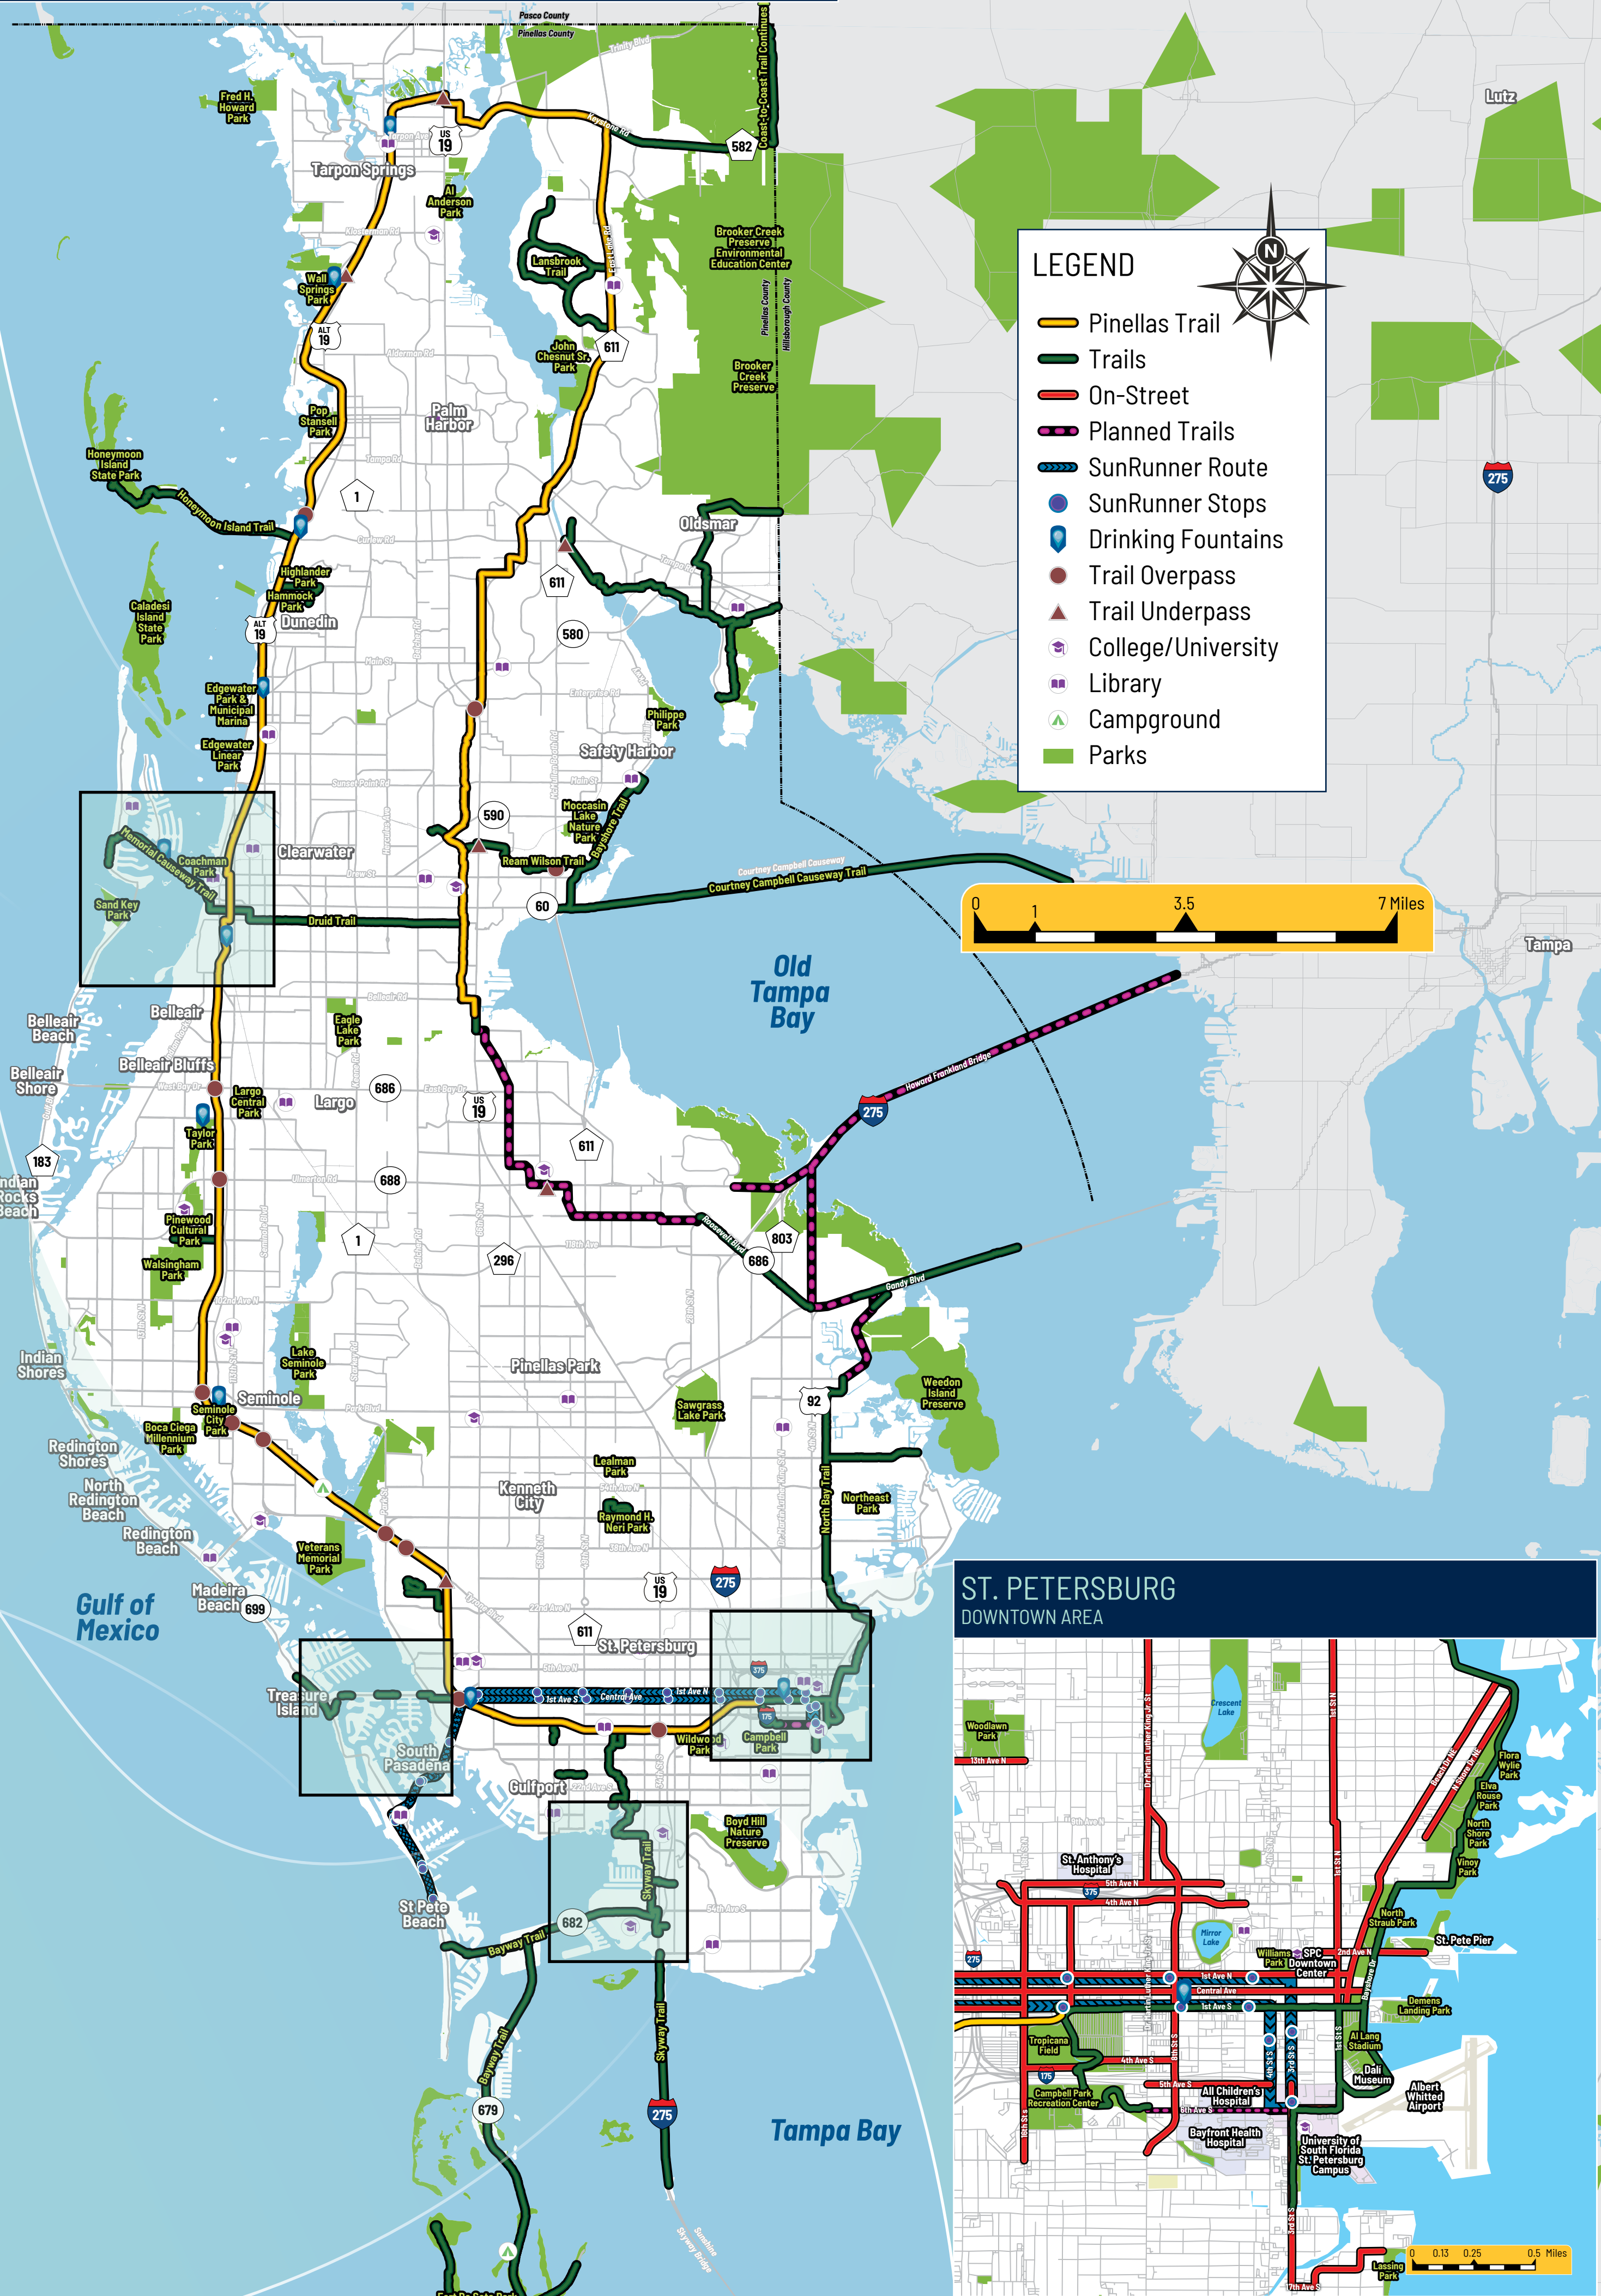

PINELLAS COUNTY TRAILS

CLEARWATER

TREASURE ISLAND

SKYWAY MARINA DISTRICT

ST. PETERSBURG DOWNTOWN AREA