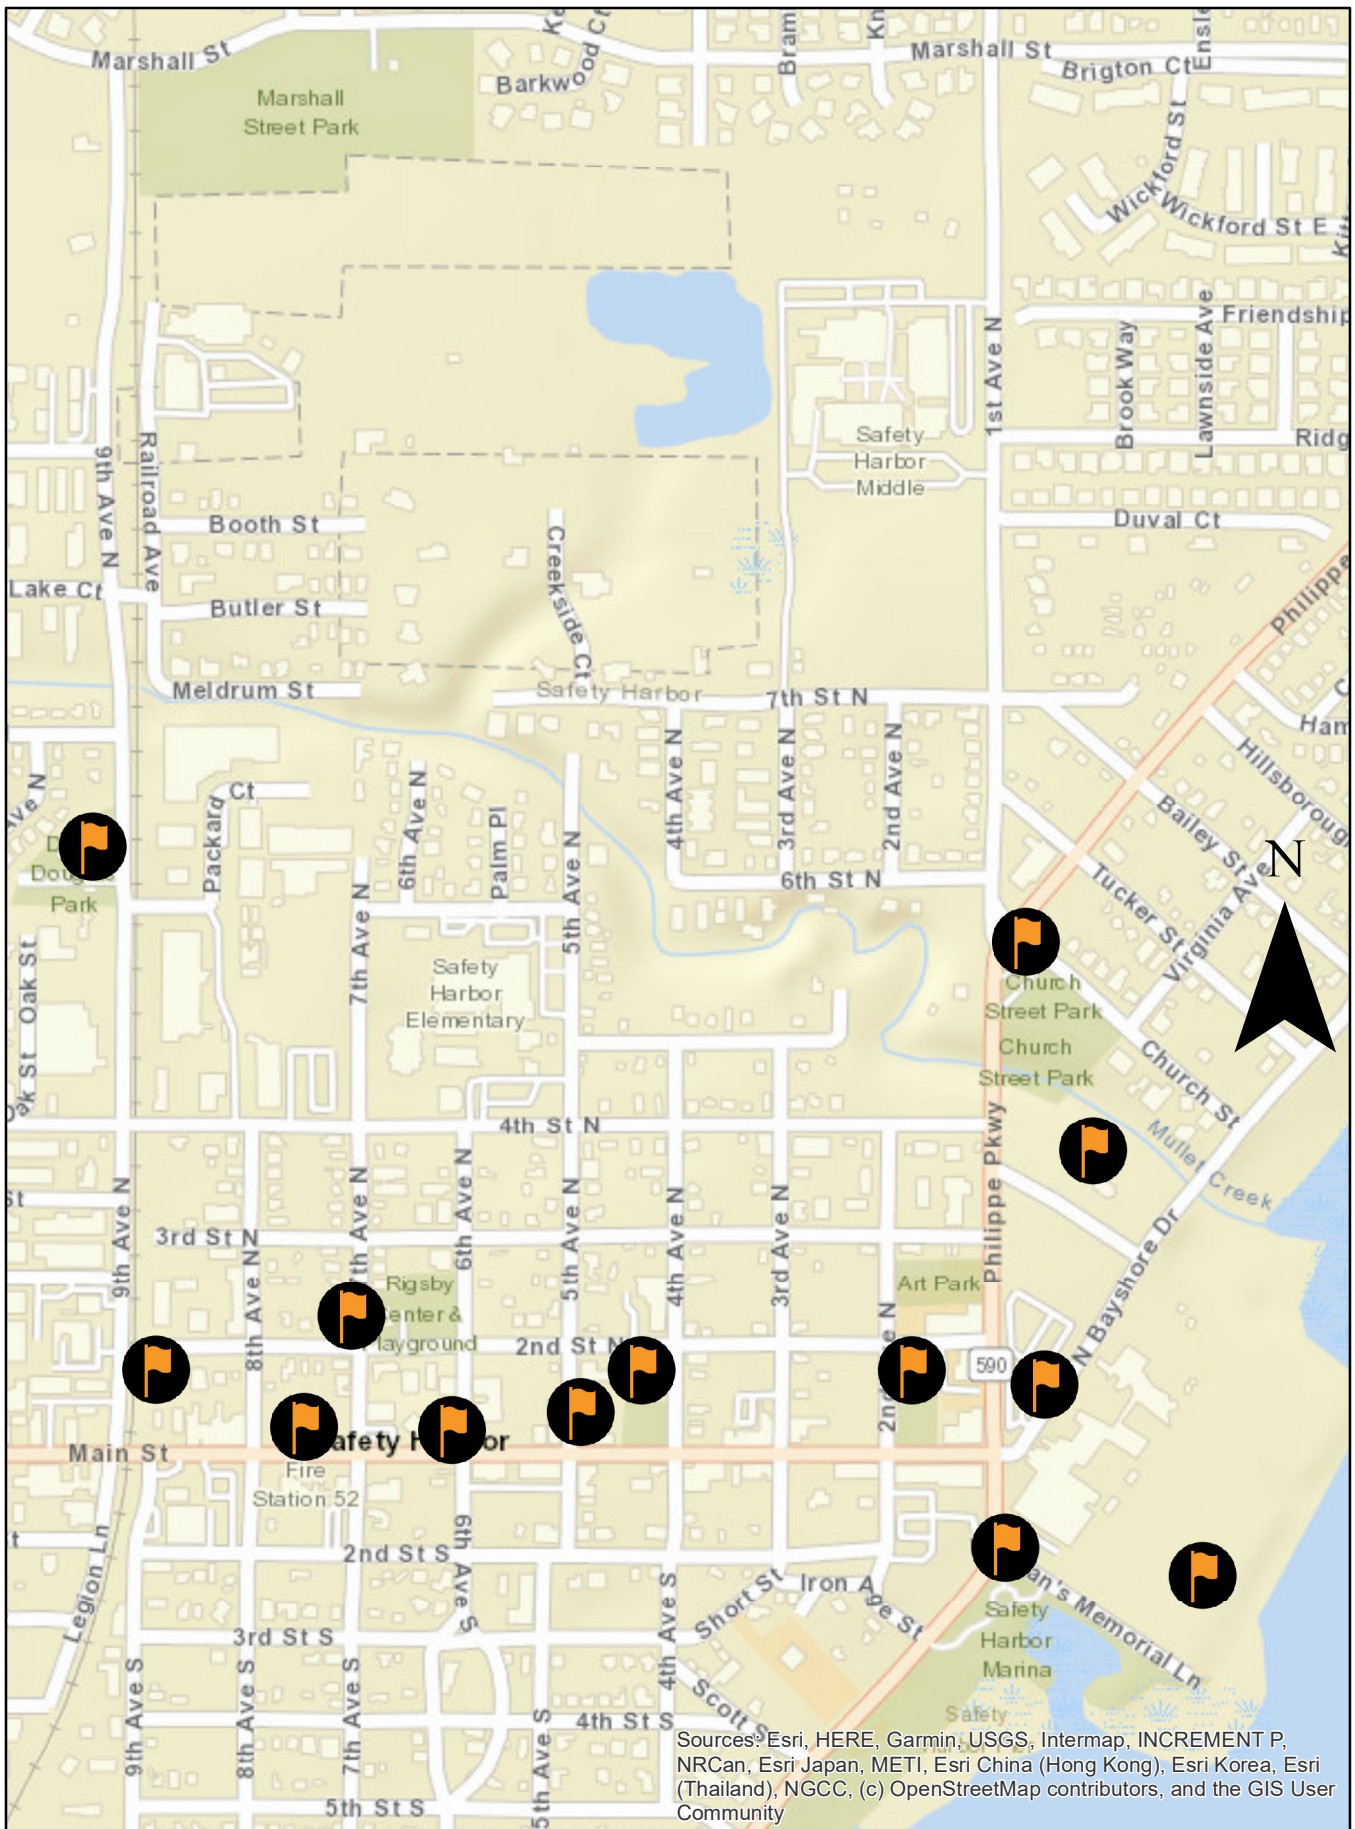

# Bike Your City 2020 Locations - East

Sources: Esri, HERE, Garmin, USGS, Intermap, INCREMENT P, NRCan, Esri Japan, METI, Esri China (Hong Kong), Esri Korea, Esri (Thailand), NGCC, (c) OpenStreetMap contributors, and the GIS User Community