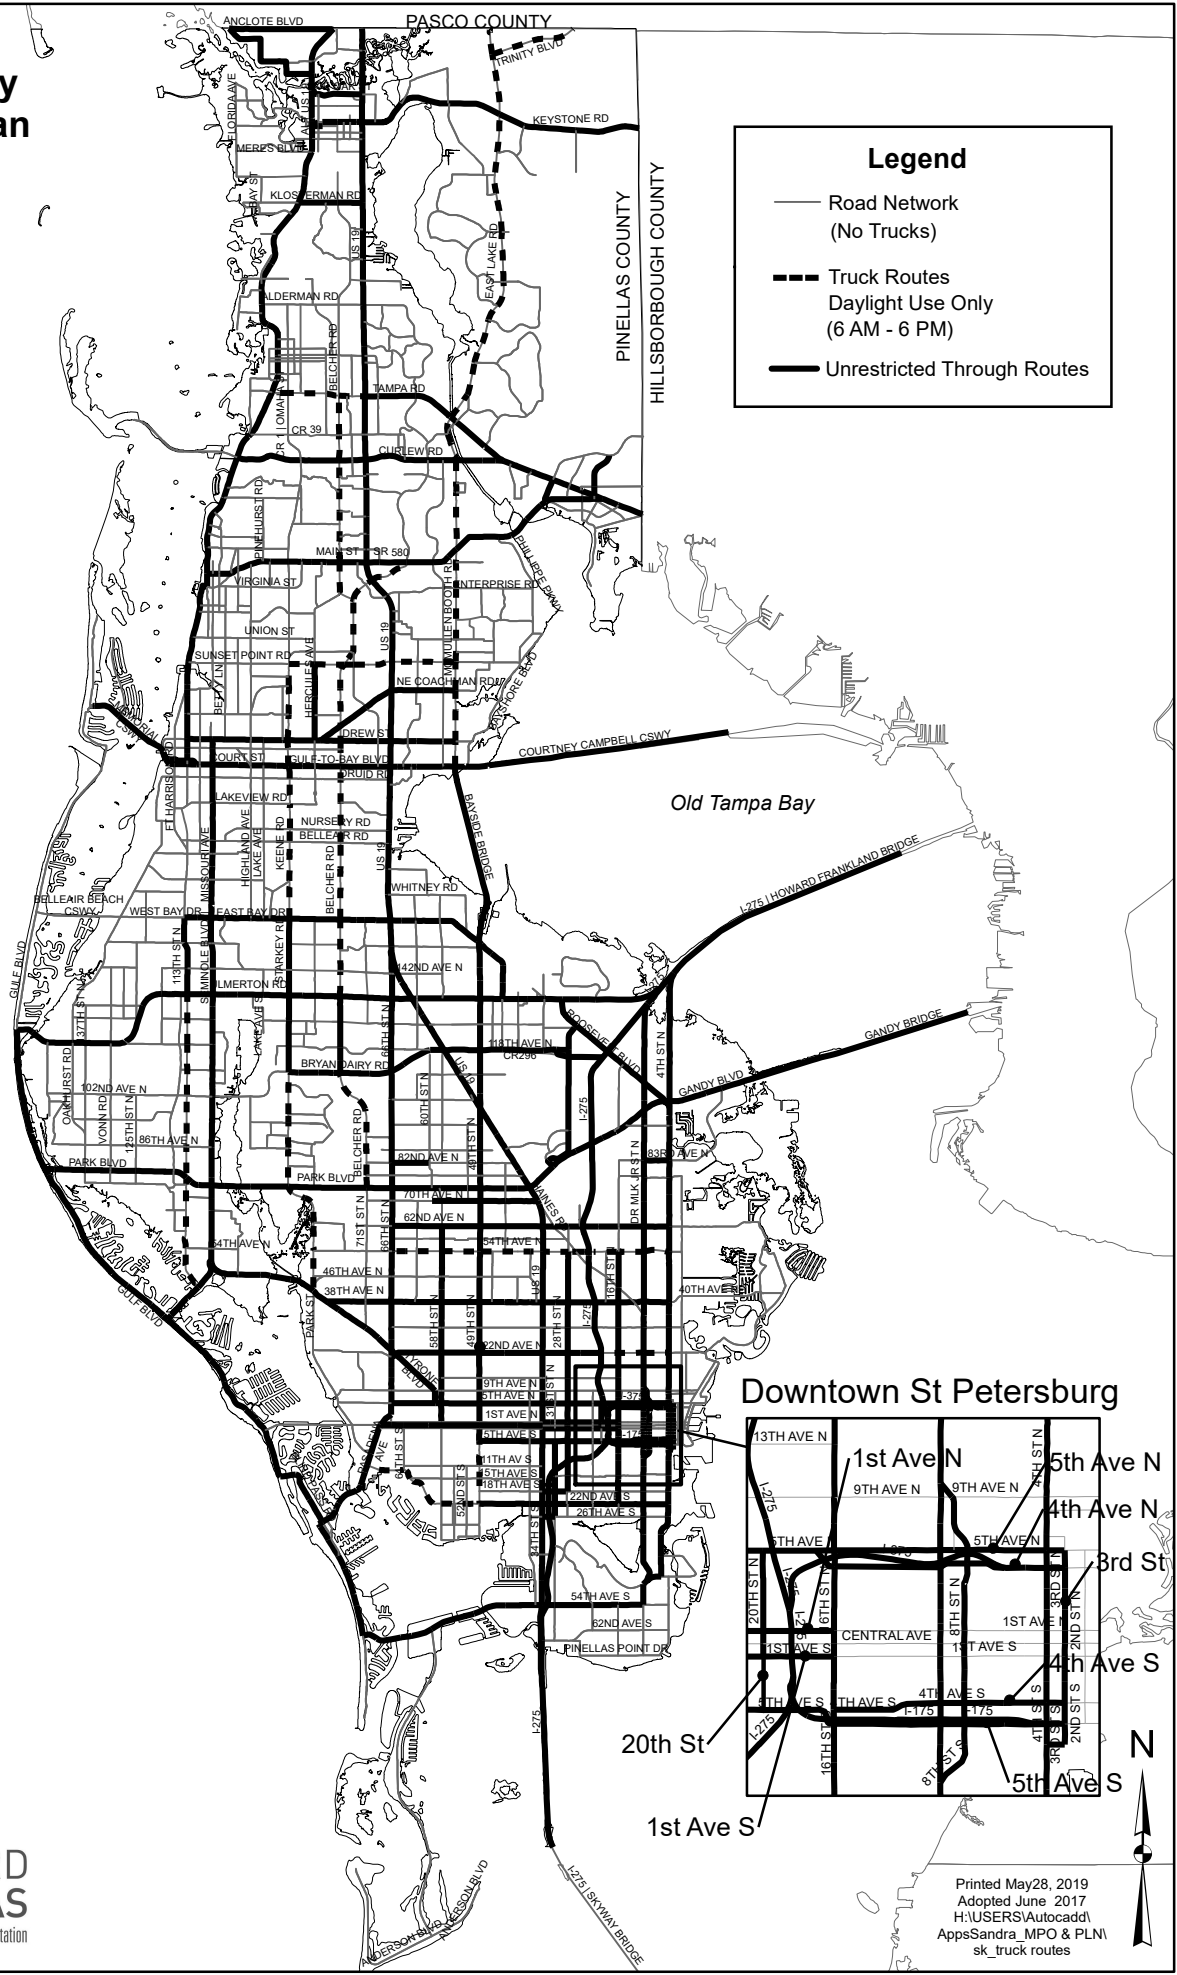

Pinellas County Truck Route Plan

Legend

-  Road Network (No Trucks)
-  Truck Routes Daylight Use Only (6 AM - 6 PM)
-  Unrestricted Through Routes

Gulf of Mexico

Old Tampa Bay

Downtown St Petersburg